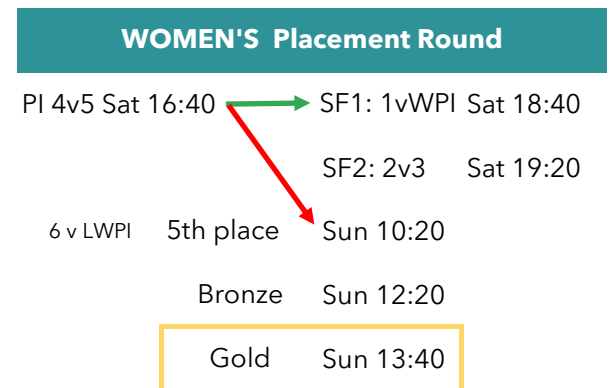

# DALMATIA LACROSSE CUP 2021

WOMEN'S Pairings	Dublin	Graz	Hong Kong	Jizni Mesto	Munich W	LCC Girls
Dublin		(9) Fri 13:20		(27) Sat 11:20	(22) Sat 8:00	(6) Fri 11:20
Graz	(9) Fri 13:20		(23) Sat 8:40	(16) Fri 18:00		(26) Sat 10:40
Hong Kong		(23) Sat 8:40		(5) Fri 10:40	(14) Fri 16:40	(29) Sat 12:40
Jizni Mesto	(27) Sat 11:20	(16) Fri 18:00	(5) Fri 10:40		(31) Sat 14:00	
Munich W	(22) Sat 8:00		(14) Fri 16:40	(31) Sat 14:00		(20) Fri 20:40
LCC Girls	(6) Fri 11:20	(26) Sat 10:40	(29) Sat 12:40		(20) Fri 20:40	

	POINTS	SCORE	RANK				
Dublin	(22) Sat 8:00	(9) Fri 13:20	(22) Sat 8:00	(27) Sat 11:20			
Graz	(9) Fri 13:20	(16) Fri 18:00	(23) Sat 8:40	(26) Sat 10:40			
Hong Kong	(5) Fri 10:40	(14) Fri 16:40	(23) Sat 8:40	(29) Sat 12:40			
Jizni Mesto	(5) Fri 10:40	(16) Fri 18:00	(27) Sat 11:20	(31) Sat 14:00			
Munich W	(14) Fri 16:40	(20) Fri 20:40	(22) Sat 8:00	(31) Sat 14:00			
LCC Girls	(6) Fri 11:20	(20) Fri 20:40	(26) Sat 10:40	(29) Sat 12:40			